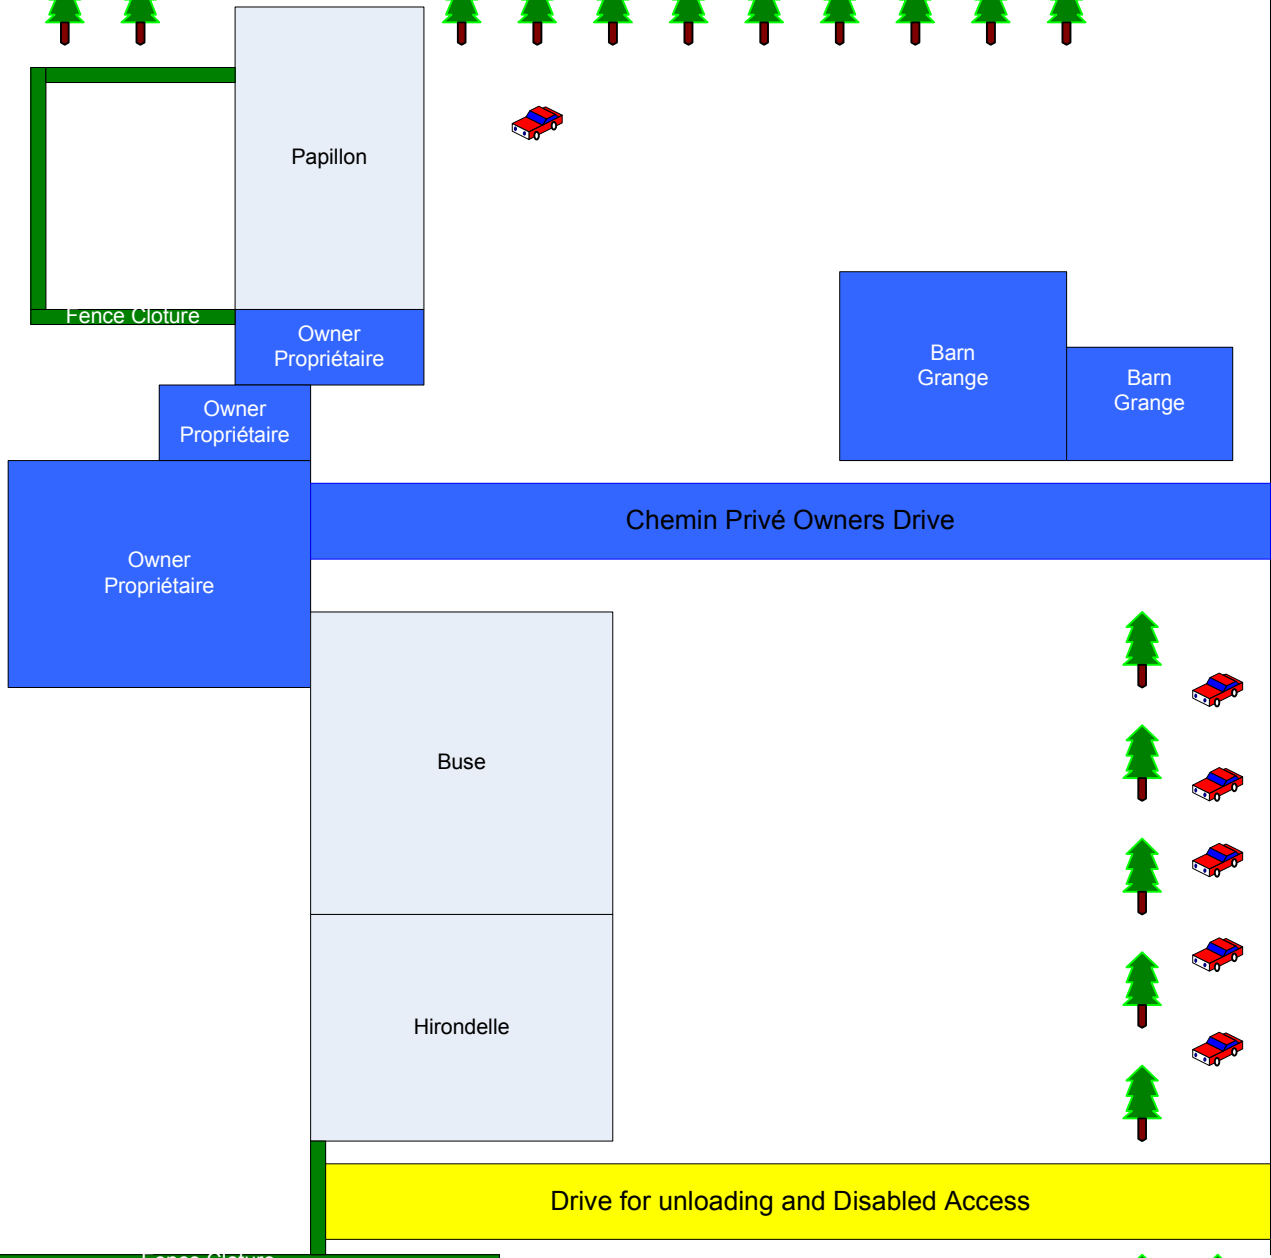

La Roche Chabrelle

Rue Rural

5 Acres – 2 HA Land - Terrain

Badminton – Football – Fishing - Pêche

Plan Non-Contractual or to scale